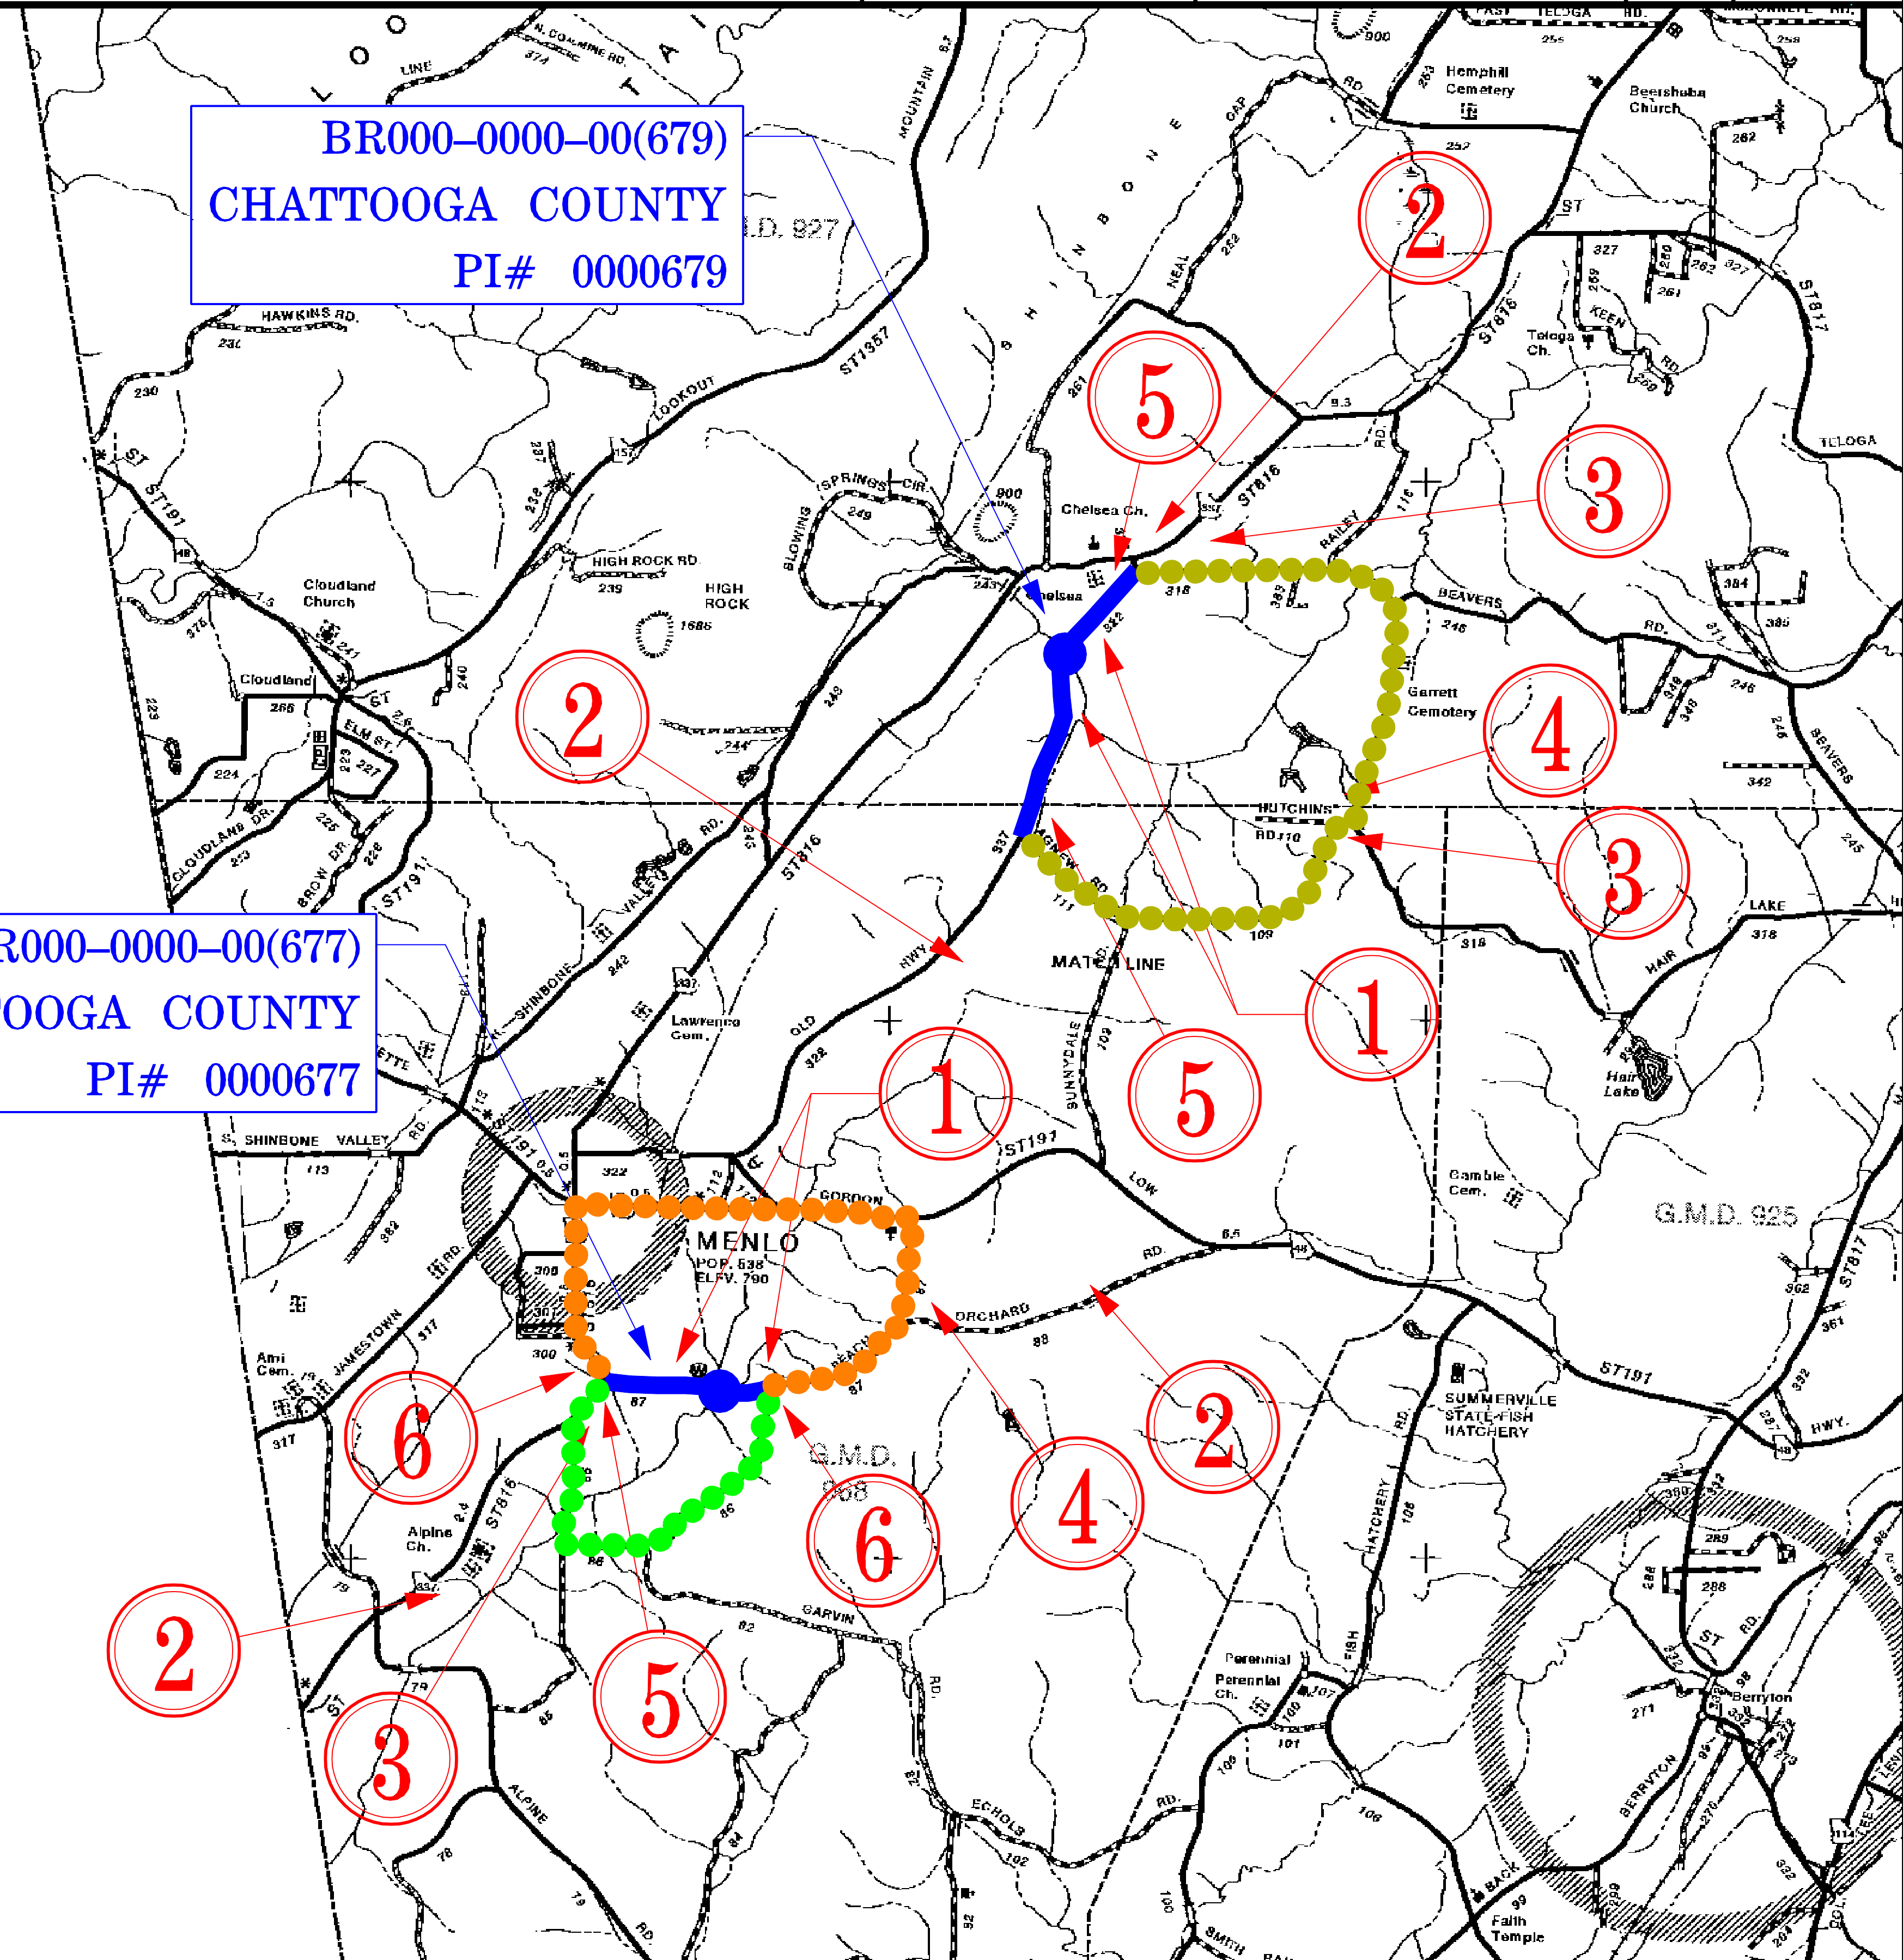

BR000-0000-00(679)  
 CHATTOOGA COUNTY  
 PI# 0000679

BR000-0000-00(677)  
 CHATTOOGA COUNTY  
 PI# 0000677

GEORGIA  
 DEPARTMENT  
 OF  
 TRANSPORTATION

NOT TO SCALE

REVISION DATES	

STATE OF GEORGIA  
 DEPARTMENT OF TRANSPORTATION  
 OFFICE: DISTRICT SIX - ROAD DESIGN  
**TEMPORARY DETOUR PLAN**

DRAWING No.  
 13-XX